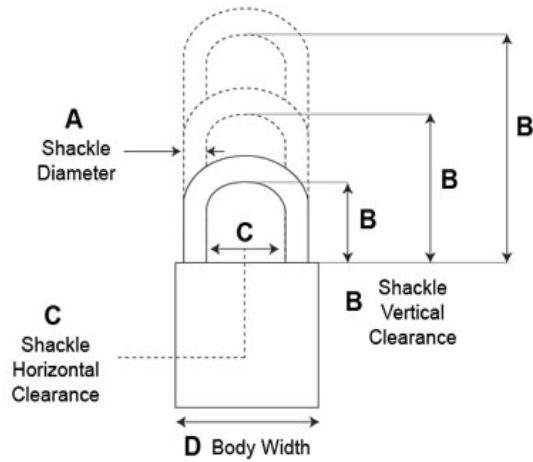

## Interchangeable Core Padlocks, Series 85

### Model - 8512

- 6-7 Pin Removable Core Mechanism
- 1-3/4" Solid Brass Body
- **Shackle:** Hardened Steel
- **Shackle Diameter:** 5/16"
- **Vertical Clearance:** 1-1/8"
- **Horizontal Clearance:** 27/32"