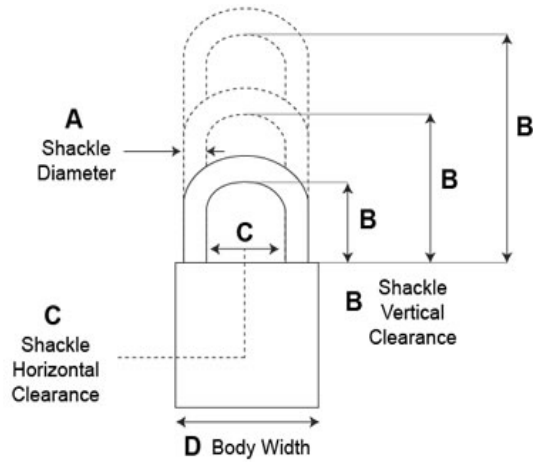

Interchangeable Core Padlocks, Series 85

Model - 8511

- 6-7 Pin Removable Core Mechanism
- 1-3/4" Solid Brass Body
- **Shackle:** Brass
- **Shackle Diameter:** 5/16"
- **Vertical Clearance:** 1-1/8"
- **Horizontal Clearance:** 27/32"