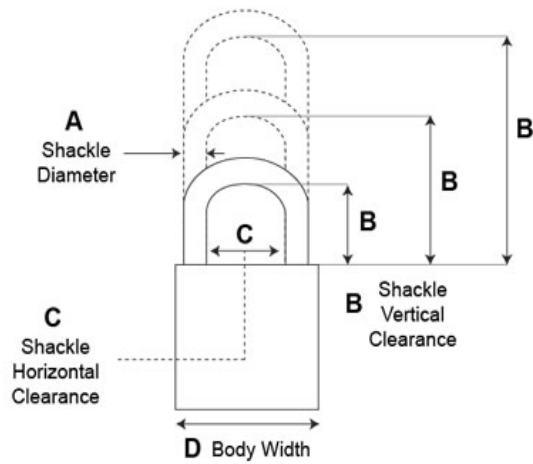

Interchangeable Core Padlocks, Series 85

Model - 8511

- 6-7 Pin Removable Core Mechanism
- 44.45mm Solid Brass Body
- **Shackle:** Brass
- **Shackle Diameter:** 7.94mm
- **Vertical Clearance:** 28.58mm
- **Horizontal Clearance:** 20.64mm