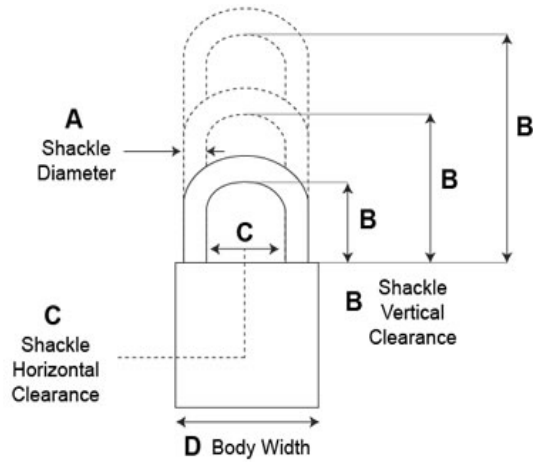

### Interchangeable Core Padlocks, Series 84

#### Model - 8422

- 6-7 Pin Removable Core Mechanism
- 44.45mm Solid Brass Body
- **Shackle:** Hardened Steel
- **Shackle Diameter:** 7.14mm
- **Vertical Clearance:** 50.8mm
- **Horizontal Clearance:** 19.84mm