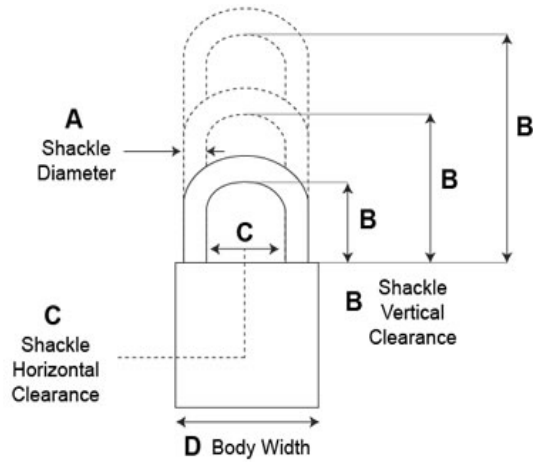

Interchangeable Core Padlocks, Series 84

Model - 8411

- 6-7 Pin Removable Core Mechanism
- 44.45mm Solid Brass Body
- **Shackle:** Brass
- **Shackle Diameter:** 7.14mm
- **Vertical Clearance:** 28.58mm
- **Horizontal Clearance:** 19.84mm