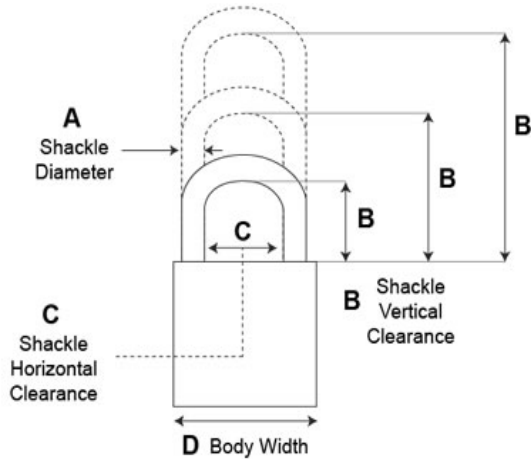

High Security (Double Ball Locking)  
Padlocks, Series Y

**Model - YG1**

- 5 Pin Tumbler Mechanism (6 pin available)
- 2" Solid Brass Body
- **Shackle:** Brass
- **Shackle Diameter:** 3/8"
- **Vertical Clearance:** 1-1/8"
- **Horizontal Clearance:** 53/64"