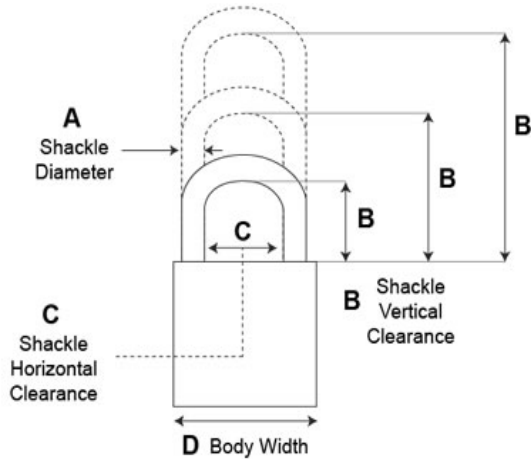

High Security (Double Ball Locking)
Padlocks, Series Y

Model - YG1

- 5 Pin Tumbler Mechanism (6 pin available)
- 50.8mm Solid Brass Body
- **Shackle:** Brass
- **Shackle Diameter:** 9.53mm
- **Vertical Clearance:** 28.58mm
- **Horizontal Clearance:** 20.64mm