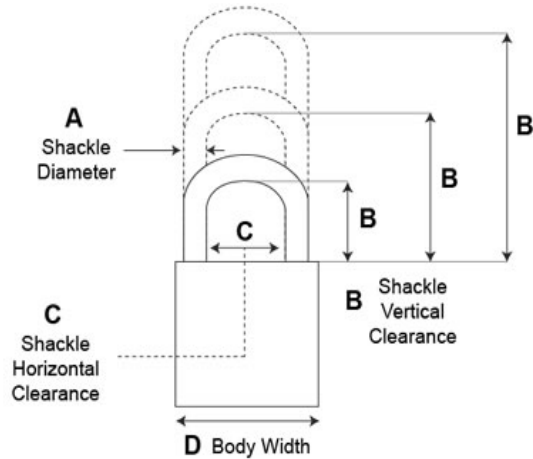

High Security (Double Ball Locking)
Padlocks, Series Y

Model - Y61

- 5 Pin Tumbler Mechanism (6 pin available)
- 2" Solid Brass Body
- **Shackle:** Brass
- **Shackle Diameter:** 3/8"
- **Vertical Clearance:** 2"
- **Horizontal Clearance:** 53/64"