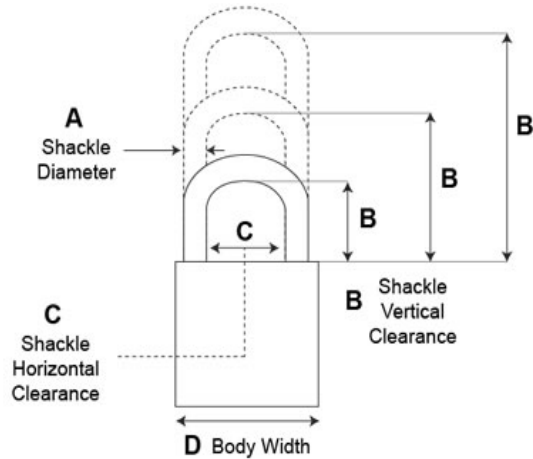

High Security (Double Ball Locking)  
Padlocks, Series Y

**Model - Y45\***

- 5 Pin Tumbler Mechanism (6 pin available)
- 2" Solid Brass Body
- **Shackle:** Hardened Stainless Steel
- **Shackle Diameter:** 3/8"
- **Vertical Clearance:** 1-1/2"
- **Horizontal Clearance:** 53/64"