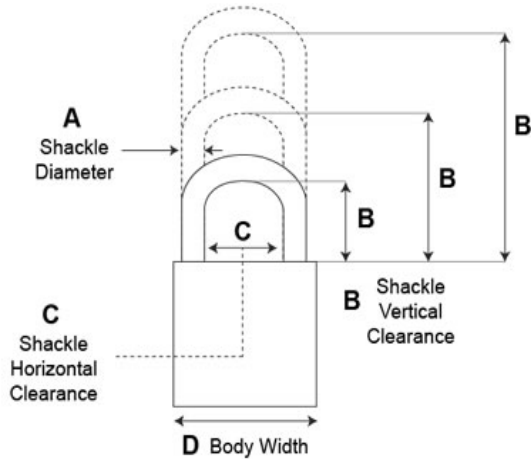

High Security (Double Ball Locking)  
Padlocks, Series Y

**Model - Y45\***

- 5 Pin Tumbler Mechanism (6 pin available)
- 50.8mm Solid Brass Body
- **Shackle:** Hardened Stainless Steel
- **Shackle Diameter:** 9.53mm
- **Vertical Clearance:** 38.1mm
- **Horizontal Clearance:** 20.64mm