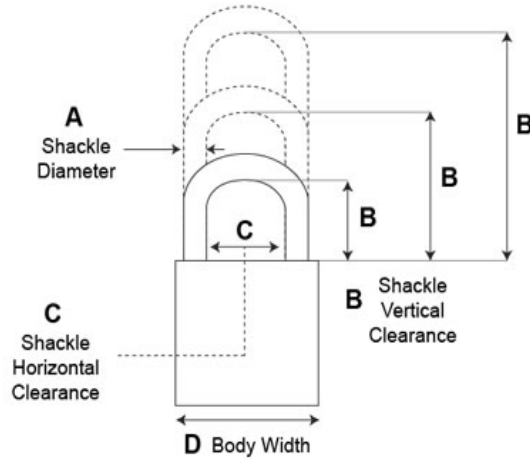

General Purpose (Classic) Padlocks, Series 9

Model - 9D1

- 5 Pin Tumbler Mechanism (6 pin available)
- 2" Solid Brass Body
- **Shackle:** Brass
- **Shackle Diameter:** 3/8"
- **Vertical Clearance:** 2-1/2"
- **Horizontal Clearance:** 1"