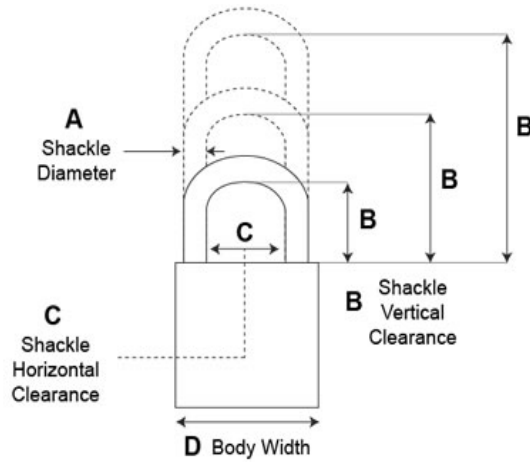

General Purpose (Classic) Padlocks, Series 9

Model - 961

- 5 Pin Tumbler Mechanism (6 pin available)
- 2" Solid Brass Body
- **Shackle:** Brass
- **Shackle Diameter:** 3/8"
- **Vertical Clearance:** 2"
- **Horizontal Clearance:** 1"