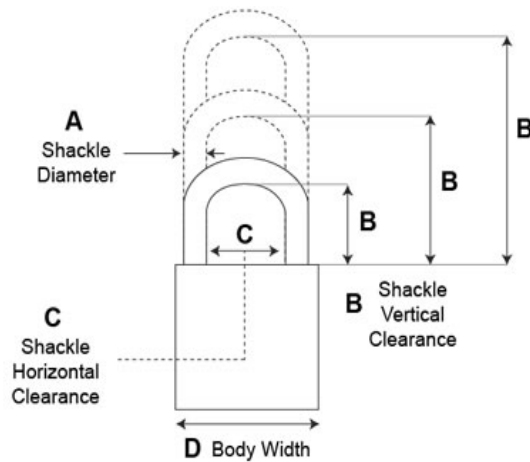

General Purpose (Classic) Padlocks, Series 9

Model - 961

- 5 Pin Tumbler Mechanism (6 pin available)
- 50.8mm Solid Brass Body
- **Shackle:** Brass
- **Shackle Diameter:** 9.53mm
- **Vertical Clearance:** 50.8mm
- **Horizontal Clearance:** 25.4mm