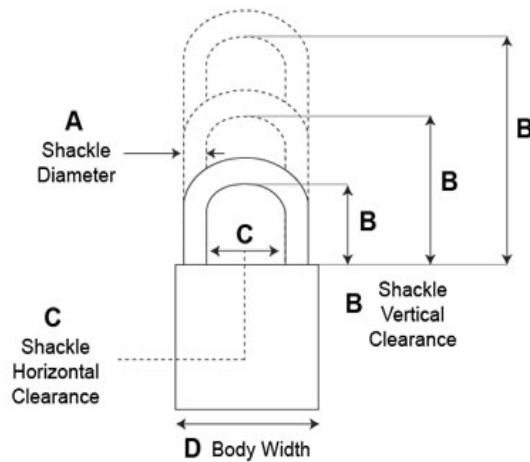

General Purpose (Classic) Padlocks, Series 9

Model - 941

- 5 Pin Tumbler Mechanism (6 pin available)
- 2" Solid Brass Body
- **Shackle:** Brass
- **Shackle Diameter:** 3/8"
- **Vertical Clearance:** 1-1/2"
- **Horizontal Clearance:** 1"