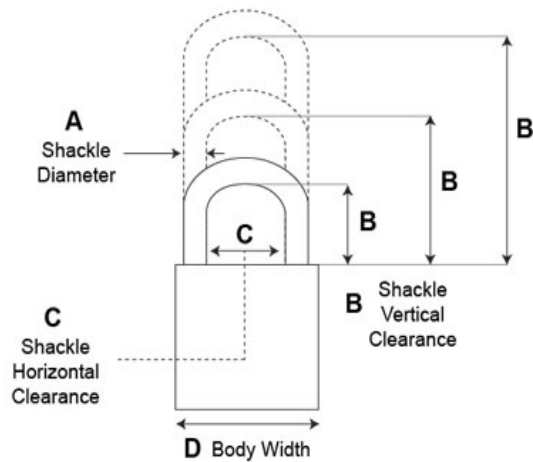

General Purpose (Classic) Padlocks, Series 9

Model - 941

- 5 Pin Tumbler Mechanism (6 pin available)
- 50.8mm Solid Brass Body
- **Shackle:** Brass
- **Shackle Diameter:** 9.53mm
- **Vertical Clearance:** 38.1mm
- **Horizontal Clearance:** 25.4mm