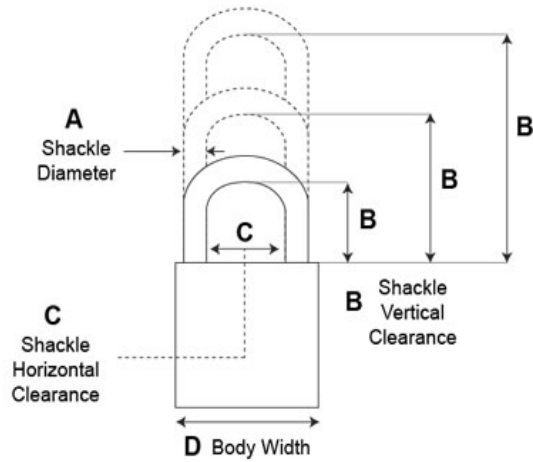

### Model - 923

- 5 Pin Tumbler Mechanism (6 pin available)
- 2" Solid Brass Body
- **Shackle:** Stainless Steel
- **Shackle Diameter:** 3/8"
- **Vertical Clearance:** 1"
- **Horizontal Clearance:** 1"