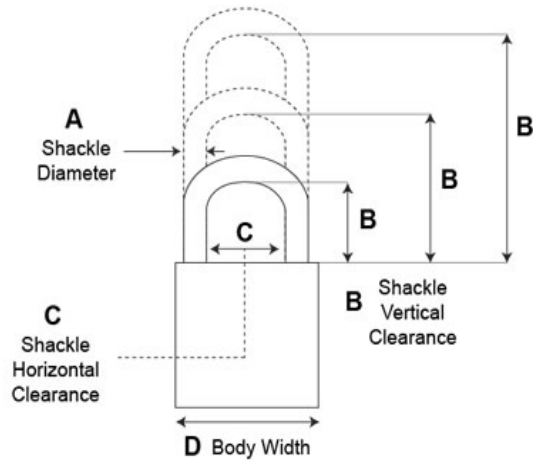

General Purpose (Classic) Padlocks, Series 9

Model - 923

- 5 Pin Tumbler Mechanism (6 pin available)
- 50.8mm Solid Brass Body
- **Shackle:** Stainless Steel
- **Shackle Diameter:** 9.53mm
- **Vertical Clearance:** 25.4mm
- **Horizontal Clearance:** 25.4mm