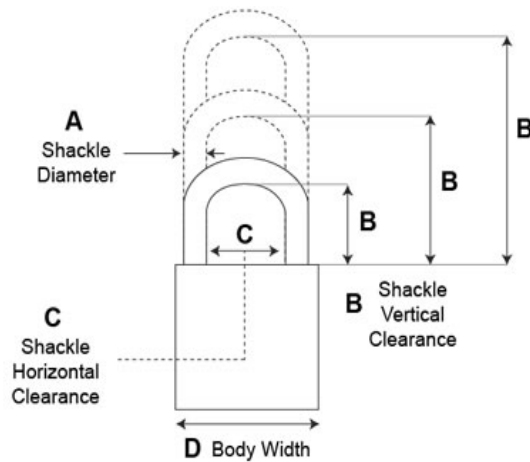

General Purpose (Classic) Padlocks, Series 9

Model - g22

- 5 Pin Tumbler Mechanism (6 pin available)
- 2" Solid Brass Body
- **Shackle:** Hardened Steel
- **Shackle Diameter:** 3/8"
- **Vertical Clearance:** 1"
- **Horizontal Clearance:** 1"