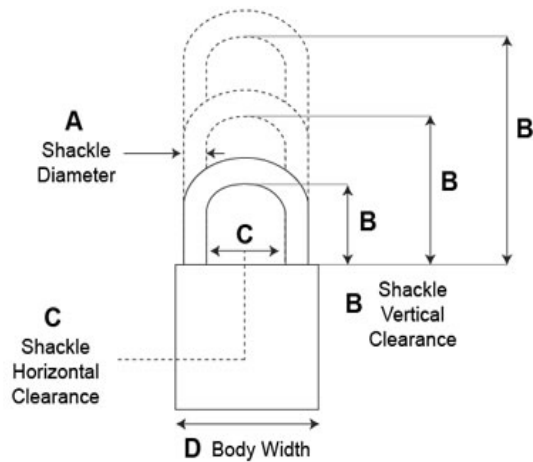

### Model - 922

- 5 Pin Tumbler Mechanism (6 pin available)
- 50.8mm Solid Brass Body
- **Shackle:** Hardened Steel
- **Shackle Diameter:** 9.53mm
- **Vertical Clearance:** 25.4mm
- **Horizontal Clearance:** 25.4mm