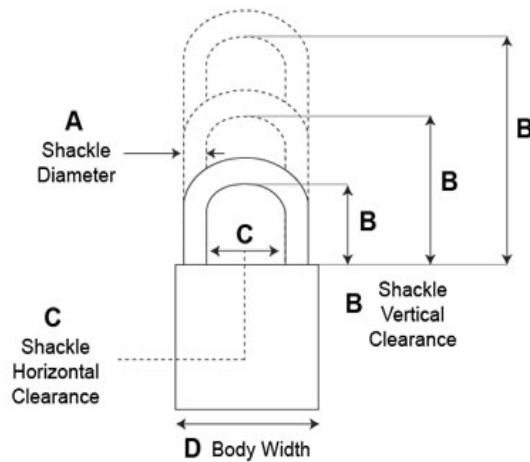

General Purpose (Classic) Padlocks, Series 9

Model - 921

- 5 Pin Tumbler Mechanism (6 pin available)
- 2" Solid Brass Body
- **Shackle:** Brass
- **Shackle Diameter:** 3/8"
- **Vertical Clearance:** 1"
- **Horizontal Clearance:** 1"