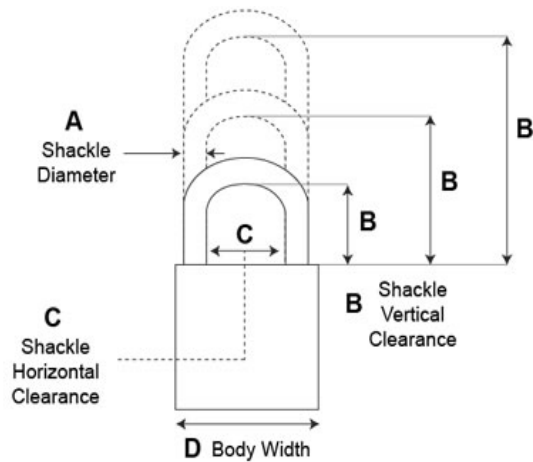

General Purpose (Classic) Padlocks, Series 9

Model - 921

- 5 Pin Tumbler Mechanism (6 pin available)
- 50.8mm Solid Brass Body
- **Shackle:** Brass
- **Shackle Diameter:** 9.53mm
- **Vertical Clearance:** 25.4mm
- **Horizontal Clearance:** 25.4mm