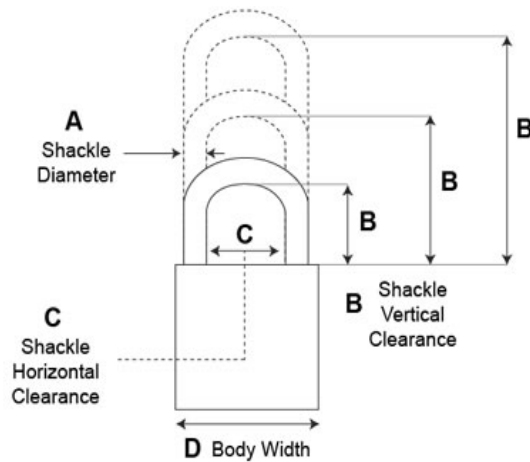

General Purpose (Classic) Padlocks, Series 6

Model - 631

- 5 Pin Tumbler Mechanism (6 pin available)
- 1-3/4" Solid Brass Body
- **Shackle:** Brass
- **Shackle Diameter:** 5/16"
- **Vertical Clearance:** 1 1/4"
- **Horizontal Clearance:** 7/8"