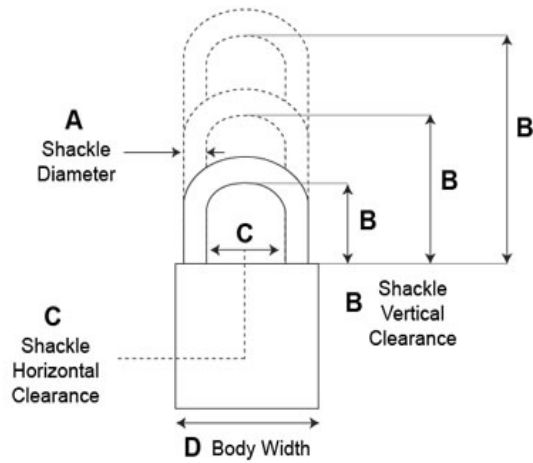

General Purpose (Classic) Padlocks, Series 1

Model - 192

- 5 Pin Tumbler Mechanism
- 1-1/2" Solid Brass Body
- **Shackle:** Hardened Steel
- **Shackle Diameter:** 1/4"
- **Vertical Clearance:** 5"
- **Horizontal Clearance:** 13/16"